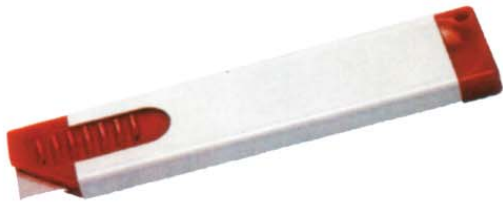

SAFETY CUTTER

MARTOR
Solingen

Handy No. 445

- A Cardboard Box SAFETY Cutter for use in any salesroom. Unique "stay-to-cut / snap-back when done" AUTOMATIC blade retract feature! Let go of the slider when making the cut. With metal handle for use by right hander.
"GS-TESTED FOR SAFETY".

MARTOR
Solingen

Optisafe No. 100145

- A truly "smart" knife! The ergonomic plastic body is fitted with a wear-resistant metal skid at the blade outlet. The blade push can be used by both right and left handed operators it cuts both ways! "GS-TESTED FOR SAFETY". Very difficult to defeat the safety system. Easy blade change: no extra tools required.

MARTOR
Solingen

Genial No. 04156

- This Cutter features a double-sided blade push for use by right and left handers. Solid aluminum handles in a non-fatiguing palm-fit design, ideal for work with protective gloves! With spring-loaded Blade Retract System for extra protection. Let go of the slider when making the cut "GS-TESTED FOR SAFETY".